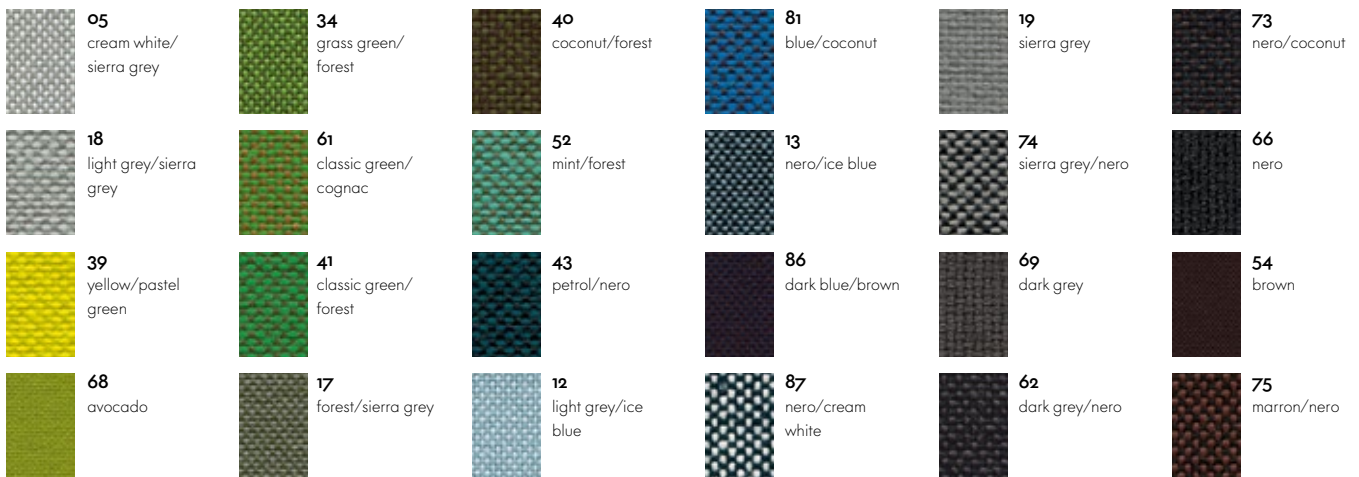

# Plano

Home/Office, F30

Plano is a robust plain weave with a flat, even texture. The wide palette of duotones with new, delicate washed-out shades includes many relatively neutral hues, a good number of which are coordinated with the Hopsak colour range. Thanks to its durability and longevity, Plano is also an ideal choice for office furnishings.

Plano is available in 39 colours.

Material	100% polyester
Weight	265 g/m <sup>2</sup> (7.8 oz/y <sup>2</sup> )
Width	142 cm +/- 2 cm (56")
Abrasion resistance	80,000 Martindale
Fastness to light	Type 6
Pilling	Grade 4-5
Fastness to rubbing	Grade 4-5 dry and wet

## HAL Seat cover, Plano