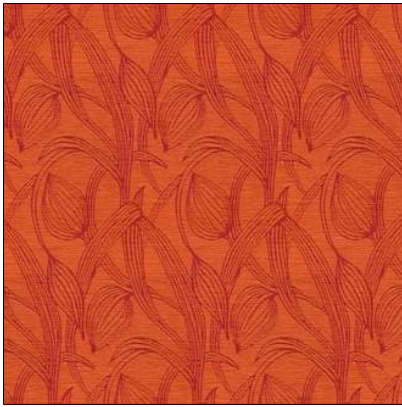

Name
JARDIN MC397B07

Category
FLORAL LARGE SCALED // CHENILLE

Main color
Orange

Fabric
100% PES (Trevira CS ®)

Width	Repeat	Weight
140 cm	48,5 cm	510 g/m²