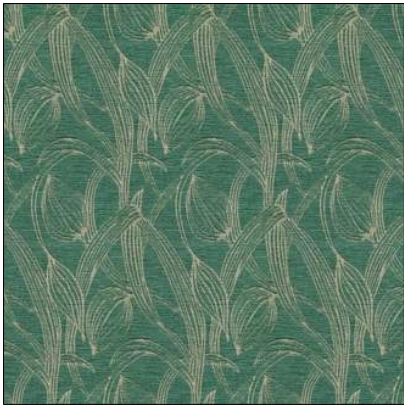

Name
JARDIN MC397B01

Category
FLORAL LARGE SCALED //
CHENILLE

Main color
Green

Fabric
100% PES (Trevira CS ®)

Width	Repeat	Weight
140 cm	48,5 cm	510 g/m ²

Name
JARDIN MC397B02

Category
FLORAL LARGE SCALED //
CHENILLE

Main color
Red

Fabric
100% PES (Trevira CS ®)

Width	Repeat	Weight
140 cm	48,5 cm	510 g/m ²

Name
JARDIN MC397B03

Category
FLORAL LARGE SCALED //
CHENILLE

Main color
Gray

Fabric
100% PES (Trevira CS ®)

Width	Repeat	Weight
140 cm	48,5 cm	510 g/m ²

Name
JARDIN MC397B04

Category
FLORAL LARGE SCALED //
CHENILLE

Main color
Yellow

Fabric
100% PES (Trevira CS ®)

Width	Repeat	Weight
140 cm	48,5 cm	510 g/m ²

Name
JARDIN MC397B05

Category
FLORAL LARGE SCALED //
CHENILLE