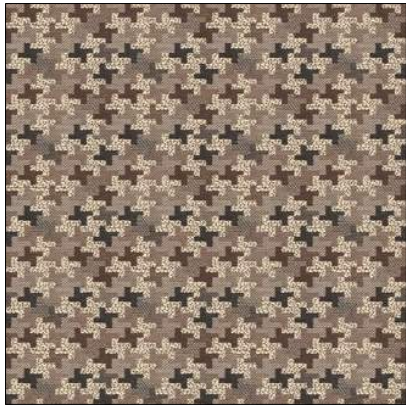

LARGE SCALED // FLAT WOVEN
FABRIC

Main color

Pink

Fabric

100% PES (Trevira CS ®)

Width	Repeat	Weight
140 cm	11,5 cm	519 g/m ²

Please note that the printed colors of the fabrics may vary from the original.

Name
ACT MC525G08