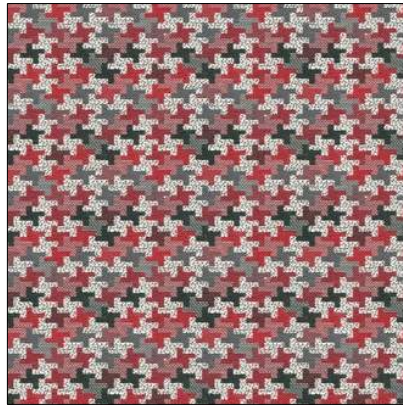

Name

ACT MC525G01

Category

LARGE SCALED // FLAT WOVEN
FABRIC

Main color

Green

Fabric

100% PES (Trevira CS ®)

Width	Repeat	Weight
140 cm	11,5 cm	519 g/m ²

Name

ACT MC525G02

Category

LARGE SCALED // FLAT WOVEN
FABRIC

Main color

Red

Fabric