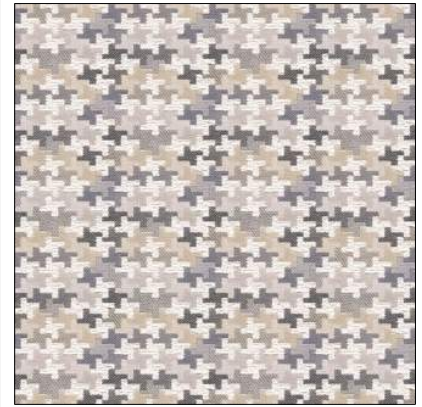

Name

ACT MC525G03

Category

LARGE SCALED // FLAT WOVEN
FABRIC

Main color

Gray

Fabric

100% PES (Trevira CS ®)

Width	Repeat	Weight
140 cm	11,5 cm	519 g/m²