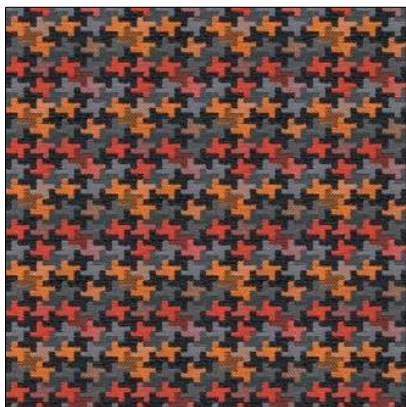

Name
ACT MC525G17

Category
LARGE SCALED // FLAT WOVEN
FABRIC

Main color
Orange

Fabric
100% PES (Trevira CS ®)

Width	Repeat	Weight
140 cm	11,5 cm	519 g/m ²

Please note that the printed colors of the fabrics may vary from the original.