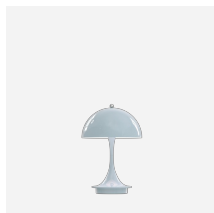

Related products

Panthella 160 Portable