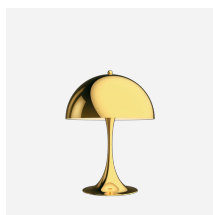

PANTHELLA 250 PORTABLE

The portable lamp has a translucent white opal shade, which provides a diffused ambient light, while directing some of the glare-free light downward onto the trumpet shaped base, that is designed to reflect some of the light upwards.

Verner Panton

Verner Panton (1926-1998) is famous for his inspirational and colorful personality. A unique person with a special sense for color, shape, light function and space. Over the course of his career, Panton introduced a series of modern lamps with personalities unlike any of his Scandinavian contemporaries.

Finish

White opal acrylic shade with white stand.

Materials

Shade: Injection molded acrylic. Base and Housing: Die cast aluminum. Diffuser: Injection molded opal PMMA.

Sizes and weights

Width x Height x Length (mm) | 250 x 335 x 250 Max 0.9 kg

Related products

Panthella 160 Portable

Panthella Floor

Panthella 400 Table Lamp

Panthella 250 Table Lamp

Panthella 320 Table Lamp

Product variants

Light source