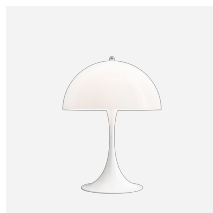

Panthella 400 Table Lamp