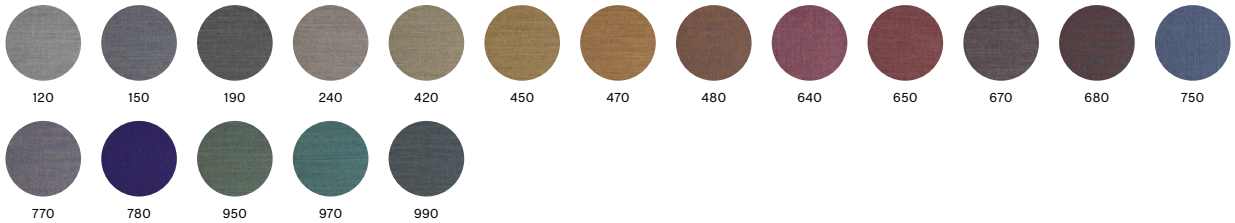

FABRIC GROUP 5	SELECTED COLOURS	COMPOSITION	MARTINDALE	LIGHT FASTNESS	PILLING
Balder Kvadrat	All colours	68% New wool, 26% Cotton, 6% Nylon	100.000	5-7	4
Coda Kvadrat	All colours	90% New wool, 10% Nylon	100.000	5-7	4
California leather Camo	All colours	Semi aniline leather	Dry: 4, Wet: 3	4	
Sierra leather Camo	All colours	Corrected leather	Dry: 5, Wet: 4	7	

FABRIC GROUP 6	SELECTED COLOURS	COMPOSITION	MARTINDALE	LIGHT FASTNESS	PILLING
Vidar Kvadrat	All colours	94% New wool, 6% Nylon	100.000	5-7	4
Nevada leather HAY Cotton Linen Collection 2020	NV0500S Black NV2488S Cognac	Aniline leather	Dry: 3, Wet: 3	3	
Silk leather Camo	All colours	Aniline leather	Dry: 4, Wet: 4	3	

Grey 307-201 Dark blue 308-288

FLAMIBER

Cream A5 Grey C8 Charcoal C8 Petrol blue J4 Dark blue J4

DOT 1682

02 Bianco/Nero 03 Anthracite

SELECTED COLOURS

OLAVI BY HAY

01 02 03 05 07 08 12 14 15 16

SURFACE BY HAY

120 150 190 240 420 450 470 480 640 650 670 680 750
770 780 950 970 990

LINARA

103 142 196 198 216 311 415 443

RUSKIN

05 11 12 33

RODEN

04 05 06 08